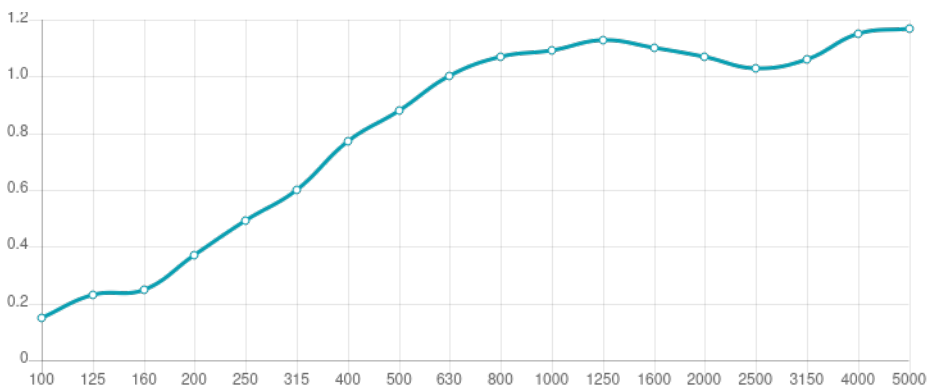

Performance

Features

Type: Absorber

Absorption Range: 350 Hz to 5000 Hz

Acoustic Class: B | (aw) = 0,80

Available fire rates:
FG | Furniture Grade

- Materials:
- Acoustic fabric
 - Marine grade plywood structural frame
 - Calibrated cell acoustic foam