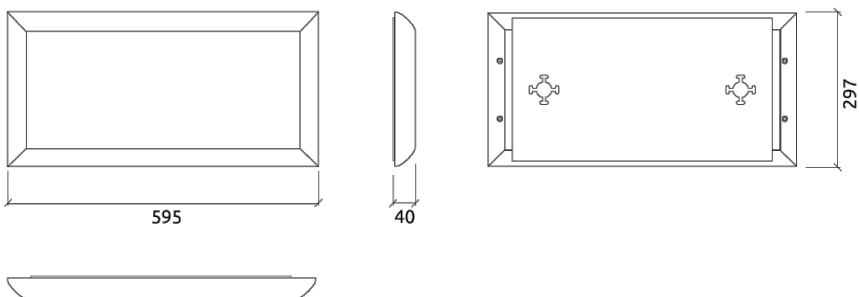

Technical Information

Dimensions:

FG - SF | 595x297x40mm | 1.2 Kg

FG - WF | 595x297x40mm | 1.4 Kg

Loa Dimi is an acoustic panel, part of the Loa range. Loa is a fabric covered acoustic panel, sized at 595 x 297mm. Loa Dimi can be combined with different panels of the range allowing you to perfectly adapt the acoustic treatment to the characteristics of the room. Made of high quality fabric Loa range comes with its own fixing solution, allowing it to be directly on the wall, and the option to be used with Artnovion's fixing systems to be compatible with Artnovion's full range of products.